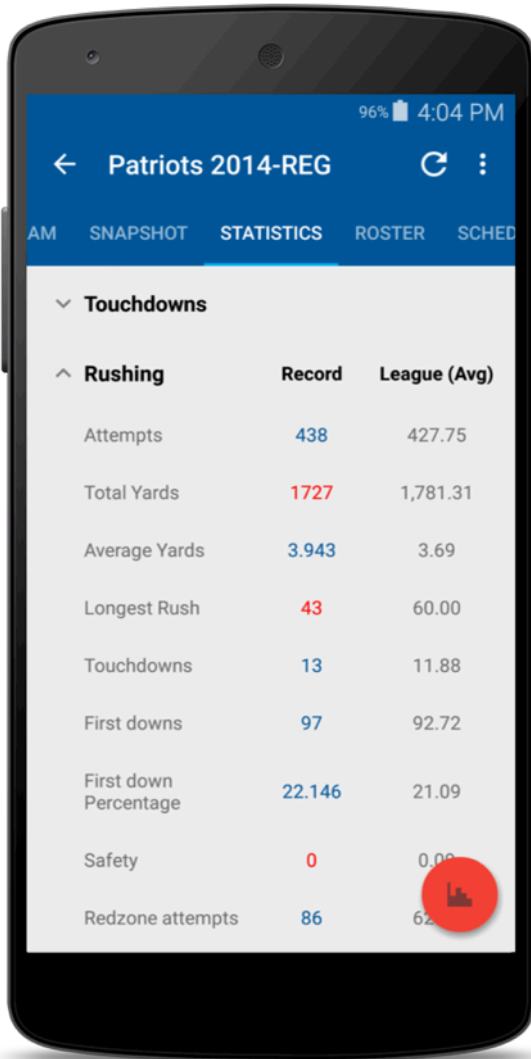

ONPOINT
SPORTS

Features Overview

Game Summary

- Game status
- Live score
- Live box score
- Team records
- Game highlights (all plays that resulted in points being scored)
- General game info: stadium, weather, etc.

Game Time Stats

- Live game-time stats
- Click on a stat to bring up a list of players who are contributing to that particular stat for that specific game

Player Stats

- Live in-game player stats
- Game-time rosters tracking player stats in real time

Team Page

- Main stats highlight
- Calendar button allows you to set alerts to receive push notifications for team events
- Live Twitter feed shows what is currently trending for a team

Team Snapshot

- Graphical overview of major team stats

Team Statistics

- Virtually every traceable statistic for a team
- League average comparisons for each stat
- Option to chart multiple stats and then compare graphically between teams

Team Roster

- Live roster shows every player on a team
- Live status (active, injured, suspended, etc.)