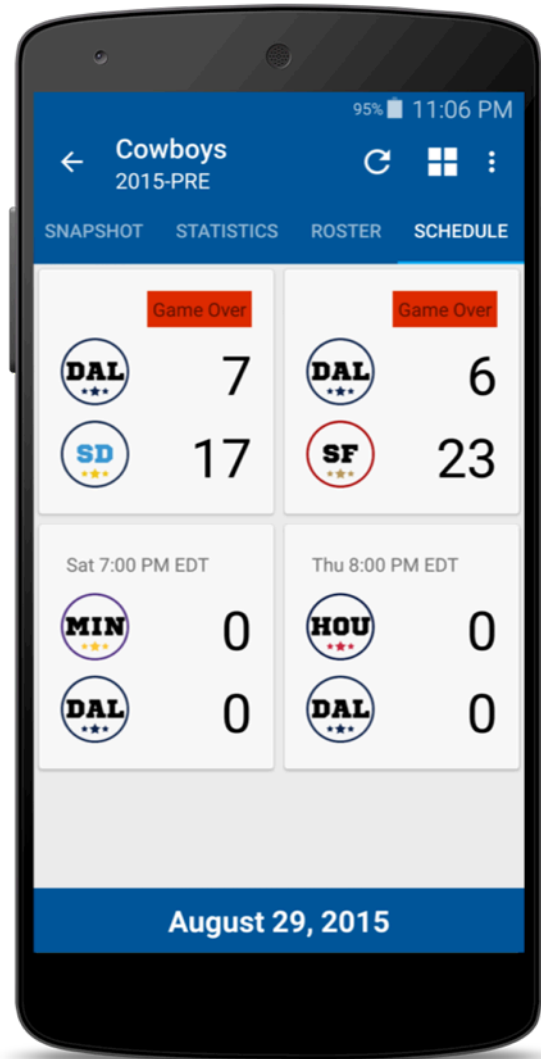

Team Schedule

- Calendar for team games
- Live status (active, injured, suspended, etc.)