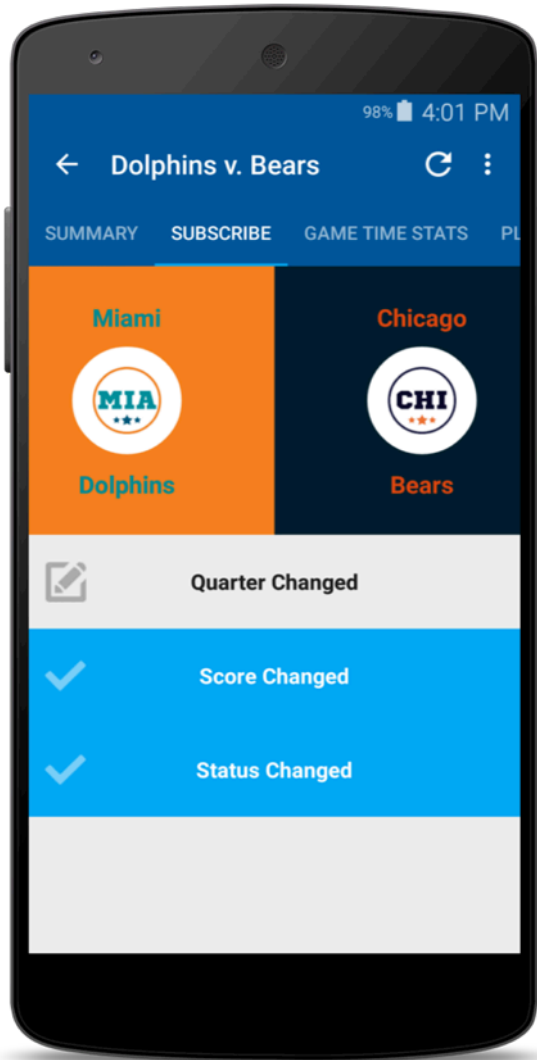

ONPOINT
SPORTS

Features Overview

Game Summary

- Game status
- Live score
- Live box score
- Team records
- Game highlights (all plays that resulted in points being scored)
- General game info: stadium, weather, etc.

Subscribe

- Set alerts: receive custom push notifications for game events

Play-By-Play

- Live play-by-play (faster than TV)
- Detailed descriptions of each play along with a live field animation
- See which players were involved in each play by expanding the container underneath the field

Game Time Stats

- Live game-time stats
- Click on a stat to bring up a list of players who are contributing to that particular stat for that specific game

Player Stats

- Live in-game player stats
- Game-time rosters tracking player stats in real time

Team Schedule

- Calendar for team games
- Live status (active, injured, suspended, etc.)

Player Page

- General info like position, jersey, college, weight, etc.
- Live Twitter feed shows what is currently trending for that player
- Stats and team history dating all the way back to 2012
- Set alerts to receive push notifications for player specific events (i.e. notify me whenever this player gets a touchdown)