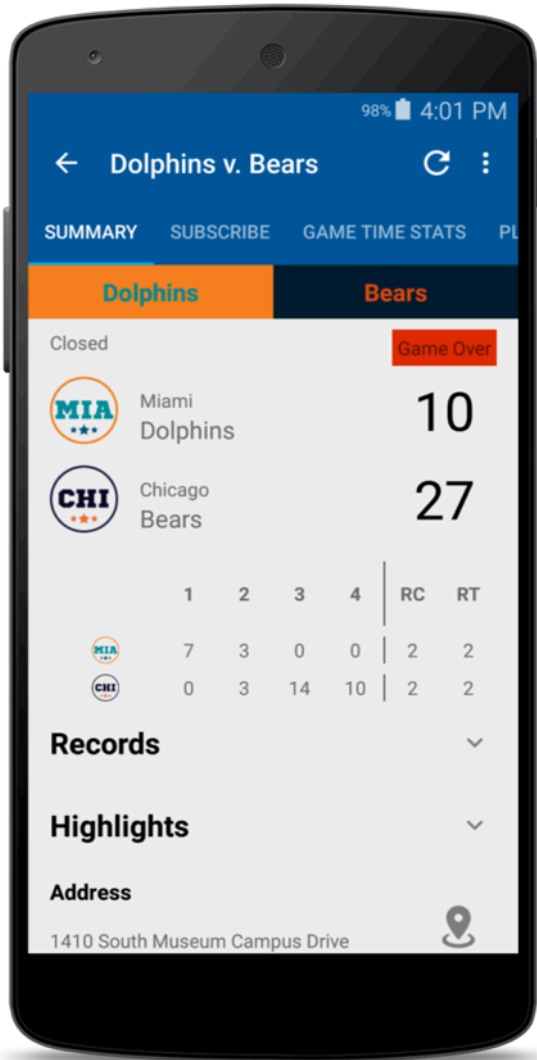

ONPOINT
SPORTS

Features Overview

Game Summary

- Game status
- Live score
- Live box score
- Team records
- Game highlights (all plays that resulted in points being scored)
- General game info: stadium, weather, etc.

Subscribe

- Set alerts: receive custom push notifications for game events

Play-By-Play

- Live play-by-play (faster than TV)
- Detailed descriptions of each play along with a live field animation
- See which players were involved in each play by expanding the container underneath the field

Game Time Stats

- Live game-time stats
- Click on a stat to bring up a list of players who are contributing to that particular stat for that specific game

Player Stats

- Live in-game player stats
- Game-time rosters tracking player stats in real time

Team Schedule

- Calendar for team games
- Live status (active, injured, suspended, etc.)

Player Page

- General info like position, jersey, college, weight, etc.
- Live Twitter feed shows what is currently trending for that player
- Stats and team history dating all the way back to 2012
- Set alerts to receive push notifications for player specific events (i.e. notify me whenever this player gets a touchdown)