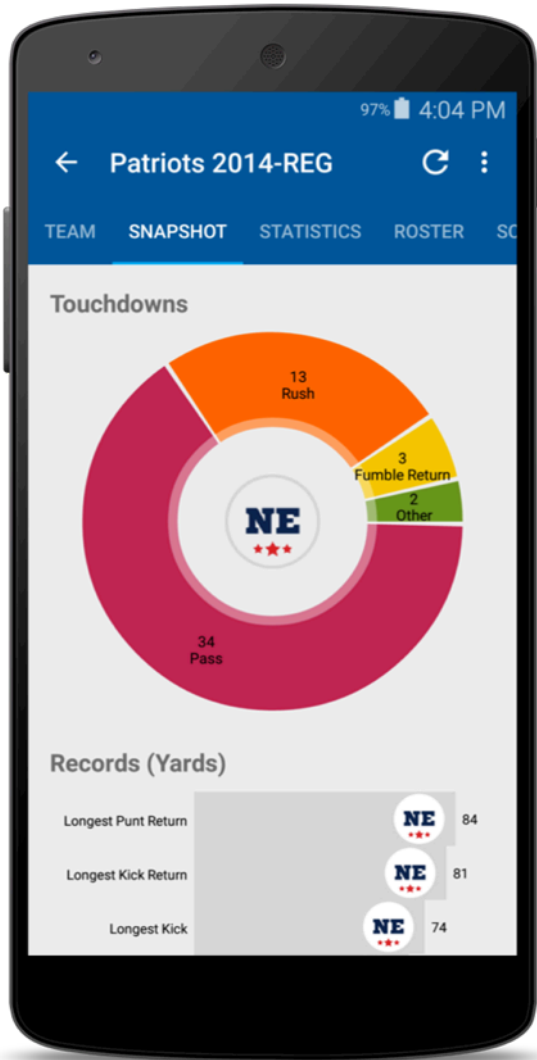

ONPOINT
SPORTS

Features Overview

Game Summary

- Game status
- Live score
- Live box score
- Team records
- Game highlights (all plays that resulted in points being scored)
- General game info: stadium, weather, etc.

Game Time Stats

- Live game-time stats
- Click on a stat to bring up a list of players who are contributing to that particular stat for that specific game

Player Stats

- Live in-game player stats
- Game-time rosters tracking player stats in real time

Team Page

- Main stats highlight
- Calendar button allows you to set alerts to receive push notifications for team events
- Live Twitter feed shows what is currently trending for a team

Team Snapshot

- Graphical overview of major team stats

Team Statistics

- Virtually every traceable statistic for a team
- League average comparisons for each stat
- Option to chart multiple stats and then compare graphically between teams

Team Roster

- Live roster shows every player on a team
- Live status (active, injured, suspended, etc.)