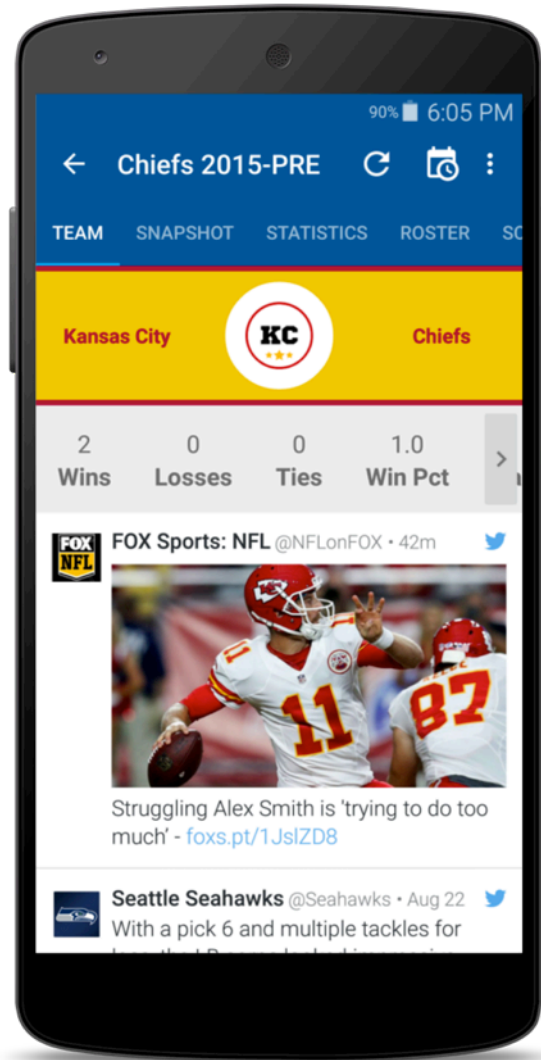

Team Page

- Main stats highlight
- Calendar button allows you to set alerts to receive push notifications for team events
- Live Twitter feed shows what is currently trending for a team