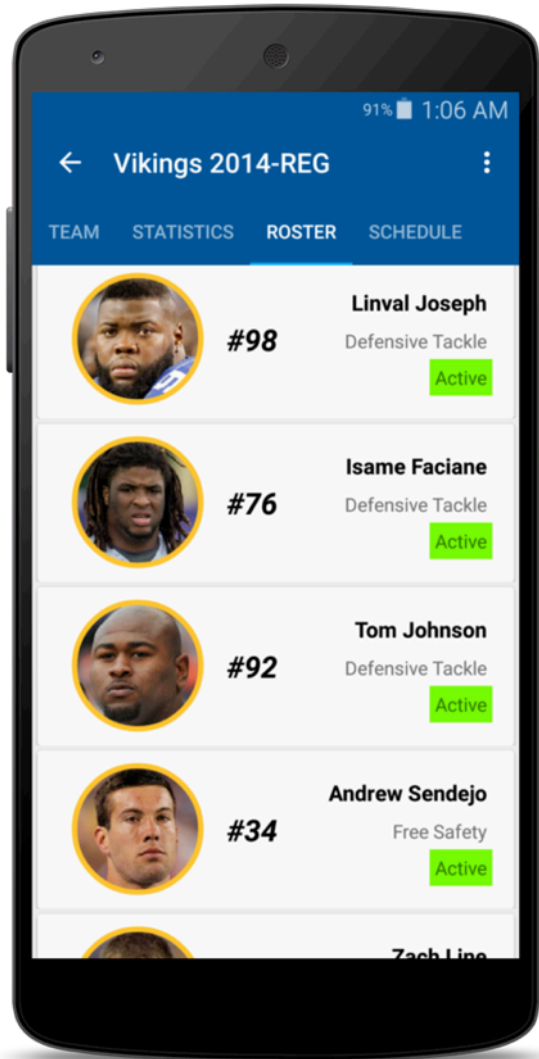

Team Roster

- Live roster shows every player on a team
- Live status (active, injured, suspended, etc.)