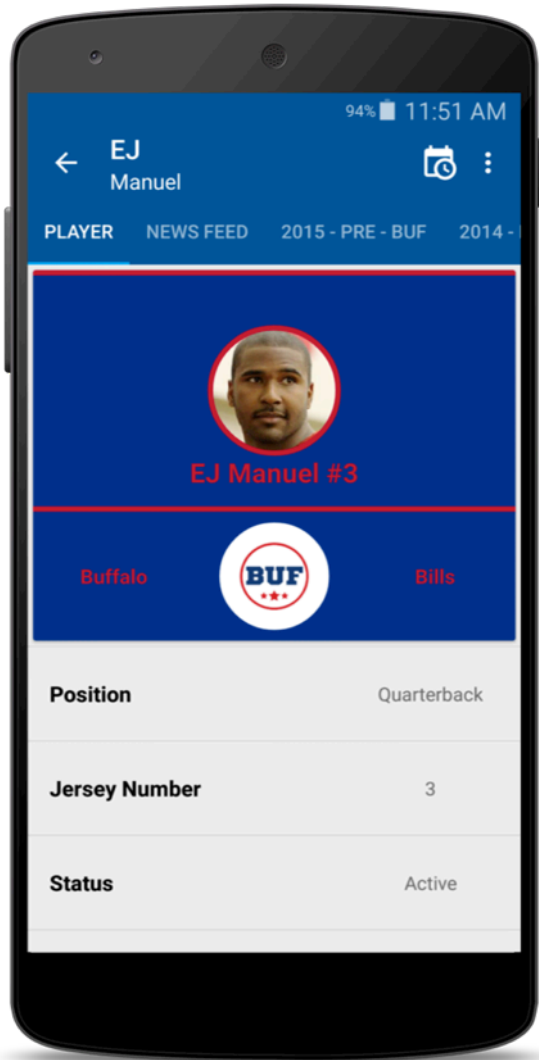

Player Page

- General info like position, jersey, college, weight, etc.
- Live Twitter feed shows what is currently trending for that player
- Stats and team history dating all the way back to 2012
- Set alerts to receive push notifications for player specific events (i.e. notify me whenever this player gets a touchdown)