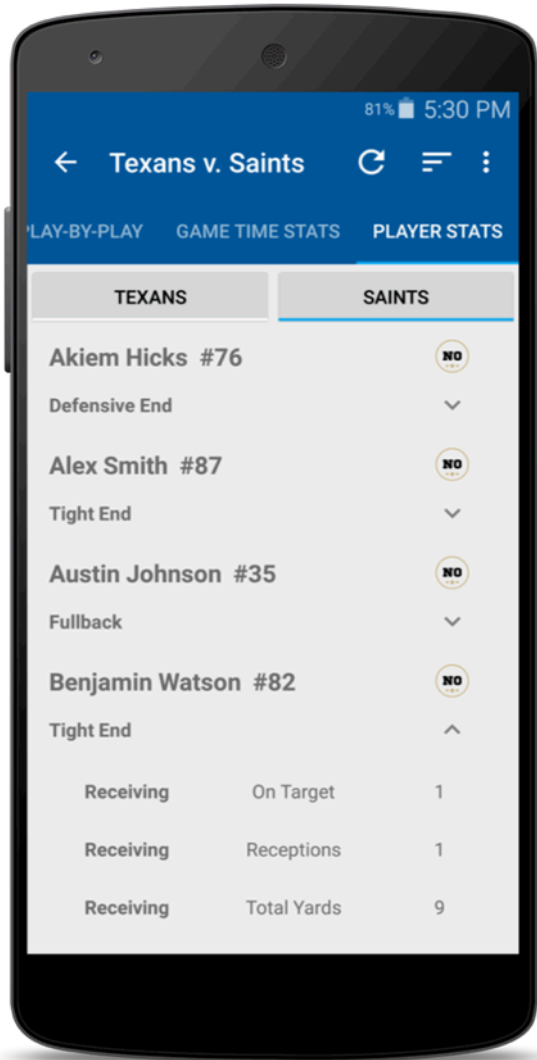

ONPOINT
SPORTS

Features Overview

Game Summary

- Game status
- Live score
- Live box score
- Team records
- Game highlights (all plays that resulted in points being scored)
- General game info: stadium, weather, etc.

Subscribe

- Set alerts: receive custom push notifications for game events

Play-By-Play

- Live play-by-play (faster than TV)
- Detailed descriptions of each play along with a live field animation
- See which players were involved in each play by expanding the container underneath the field

Game Time Stats

- Live game-time stats
- Click on a stat to bring up a list of players who are contributing to that particular stat for that specific game

Player Stats

- Live in-game player stats
- Game-time rosters tracking player stats in real time

Team Schedule

- Calendar for team games
- Live status (active, injured, suspended, etc.)

Player Page

- General info like position, jersey, college, weight, etc.
- Live Twitter feed shows what is currently trending for that player
- Stats and team history dating all the way back to 2012
- Set alerts to receive push notifications for player specific events (i.e. notify me whenever this player gets a touchdown)