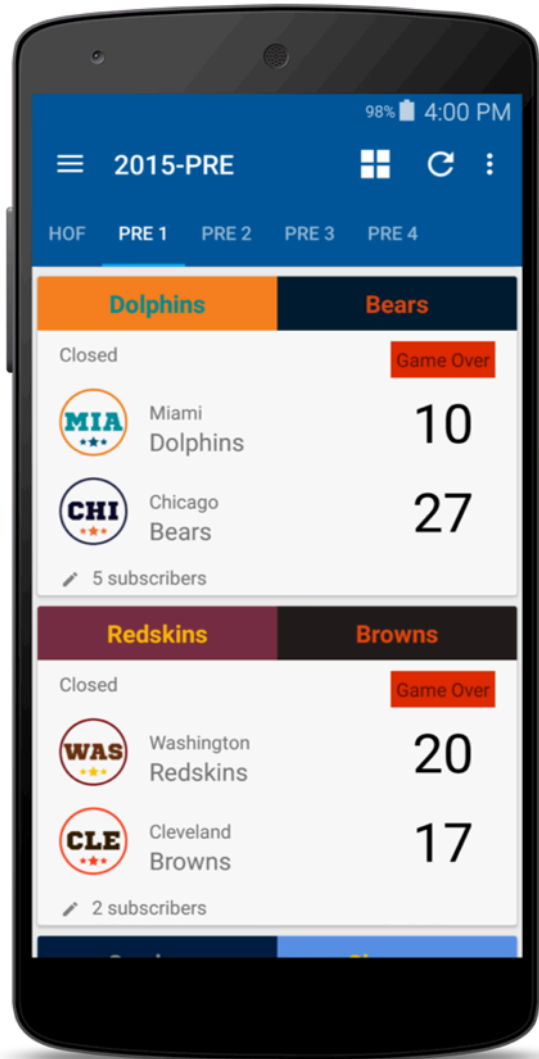

95% 4:08 PM

2014-REG

W L PCT L10 CR DR PD

AFC North

1		11	5	0.688	4 2 0	9 3 0	4 2 0	68
2		10	5	0.656	3 3 0	7 5 0	3 3 0	21
3		10	6	0.625	3 3 0	6 6 0	3 3 0	107
4		7	9	0.438	2 4 0	4 8 0	2 4 0	-38

AFC South

1		11	5	0.688	6 0 0	9 3 0	6 0 0	89
2		9	7	0.563	4 2	8 4	2 2	65

Standings

- Live league standings
- Modular: Sort teams by league, conference, division. Sort data by selecting a column. Select which stats you want to populate the columns with.

Discover

- Classic View (left), Grid View (right)
- Modular: Sort teams by league, conference, division. Sort data by selecting a column. Select which stats you want to populate the columns with.