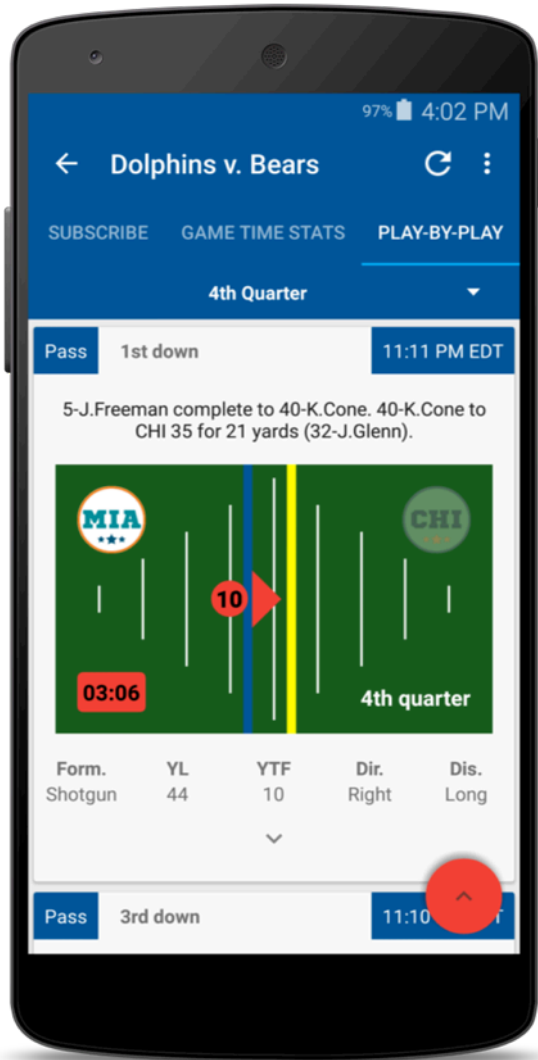

ONPOINT
SPORTS

Features Overview

Game Summary

- Game status
- Live score
- Live box score
- Team records
- Game highlights (all plays that resulted in points being scored)
- General game info: stadium, weather, etc.

Subscribe

- Set alerts: receive custom push notifications for game events

Play-By-Play

- Live play-by-play (faster than TV)
- Detailed descriptions of each play along with a live field animation
- See which players were involved in each play by expanding the container underneath the field

Game Time Stats

- Live game-time stats
- Click on a stat to bring up a list of players who are contributing to that particular stat for that specific game

Player Stats

- Live in-game player stats
- Game-time rosters tracking player stats in real time

Team Schedule

- Calendar for team games
- Live status (active, injured, suspended, etc.)

Player Page

- General info like position, jersey, college, weight, etc.
- Live Twitter feed shows what is currently trending for that player
- Stats and team history dating all the way back to 2012
- Set alerts to receive push notifications for player specific events (i.e. notify me whenever this player gets a touchdown)