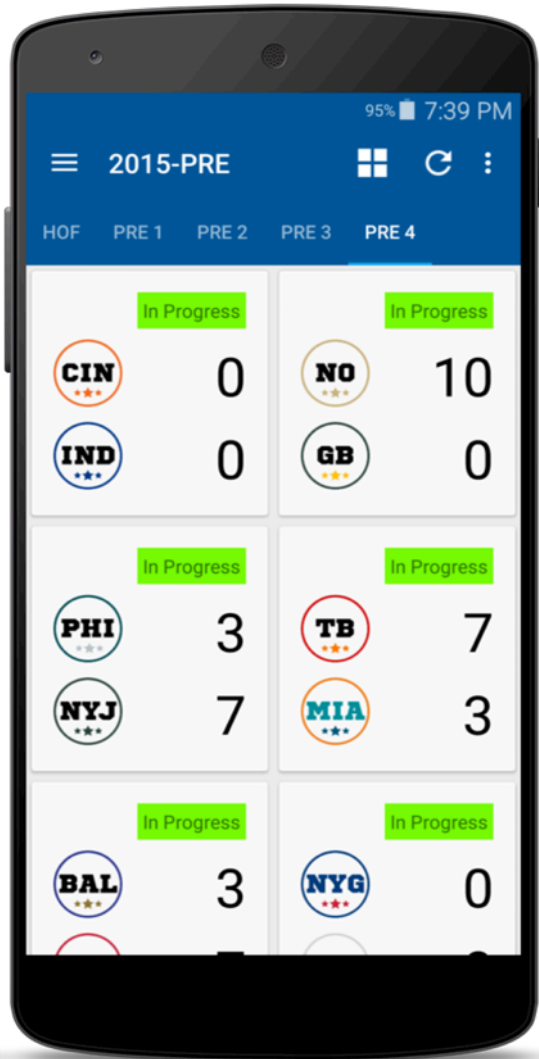

Game Time Stats

- Live game-time stats
- Click on a stat to bring up a list of players who are contributing to that particular stat for that specific game

Player Stats

- Live in-game player stats
- Game-time rosters tracking player stats in real time

Team Statistics

- Virtually every traceable statistic for a team
- League average comparisons for each stat
- Option to chart multiple stats and then compare graphically between teams

Team Roster

- Live roster shows every player on a team
- Live status (active, injured, suspended, etc.)

95% 4:08 PM

2014-REG

W L PCT L10 CR DR PD

AFC North

1		11	5	0.688	4 2 0	9 3 0	4 2 0	68
2		10	5	0.656	3 3 0	7 5 0	3 3 0	21
3		10	6	0.625	3 3 0	6 6 0	3 3 0	107
4		7	9	0.438	2 4 0	4 8 0	2 4 0	-38

AFC South

1		11	5	0.688	6 0 0	9 3 0	6 0 0	89
2		9	7	0.563	4 2	8 4	2 2	65

Standings

- Live league standings
- Modular: Sort teams by league, conference, division. Sort data by selecting a column. Select which stats you want to populate the columns with.

Discover

- Classic View (left), Grid View (right)
- Modular: Sort teams by league, conference, division. Sort data by selecting a column. Select which stats you want to populate the columns with.