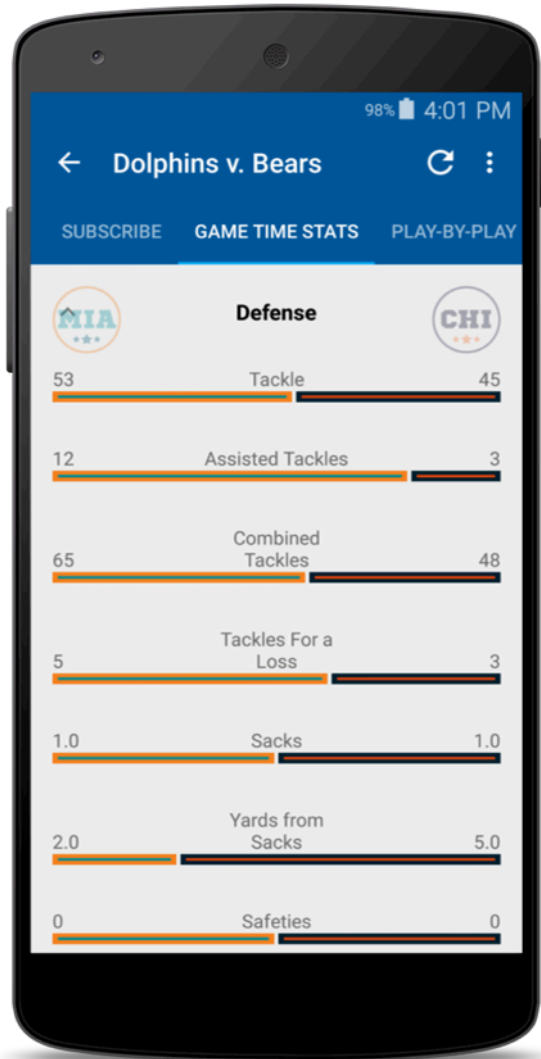

ONPOINT
SPORTS

Features Overview

Game Summary

- Game status
- Live score
- Live box score
- Team records
- Game highlights (all plays that resulted in points being scored)
- General game info: stadium, weather, etc.

Subscribe

- Set alerts: receive custom push notifications for game events

Play-By-Play

- Live play-by-play (faster than TV)
- Detailed descriptions of each play along with a live field animation
- See which players were involved in each play by expanding the container underneath the field

Game Time Stats

- Live game-time stats
- Click on a stat to bring up a list of players who are contributing to that particular stat for that specific game

Player Stats

- Live in-game player stats
- Game-time rosters tracking player stats in real time

Team Schedule

- Calendar for team games
- Live status (active, injured, suspended, etc.)

Player Page

- General info like position, jersey, college, weight, etc.
- Live Twitter feed shows what is currently trending for that player
- Stats and team history dating all the way back to 2012
- Set alerts to receive push notifications for player specific events (i.e. notify me whenever this player gets a touchdown)